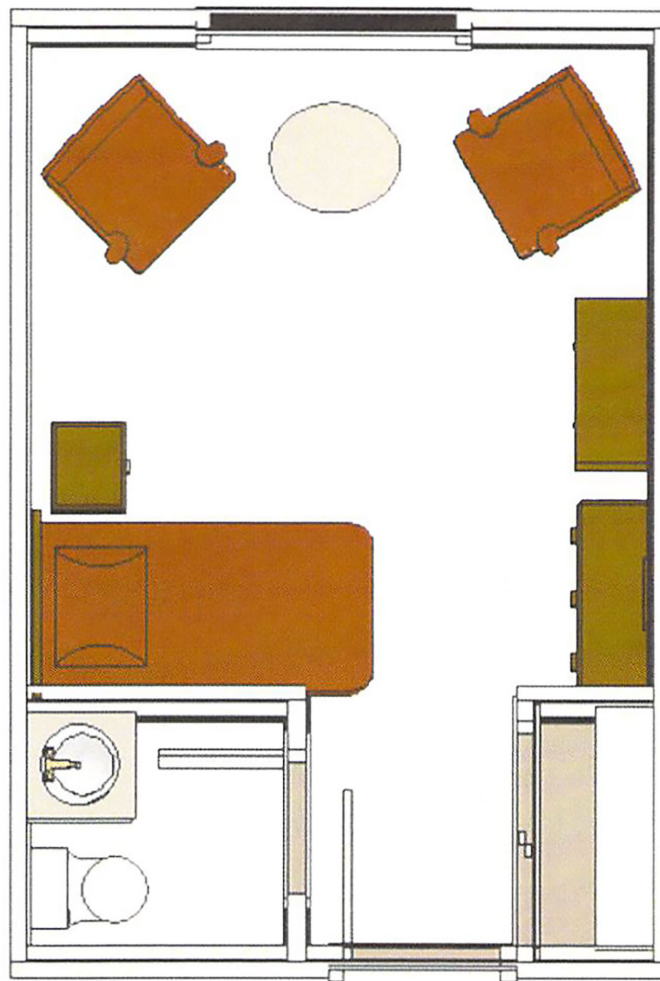

MANOR

227 ft² Phase I Home

STUDIO + 1/2 BATH

Each Room Includes:

- 24-hour Emergency Response, emergency call bells located in each bedroom & bathroom
- Extended Basic Cable Television Service
- Carpeting throughout the home
- Local Telephone Service
- Vertical Blinds
- Manor residents also enjoy laundry rooms, coffee kitchens & various amenities at no additional charge.

MANOR

260 ft² Phase II Home

STUDIO + 1 BATH

Each Room Includes:

- 24-hour Emergency Response, emergency call bells located in each bedroom & bathroom
- Extended Basic Cable Television Service
- Carpeting throughout the home
- Local Telephone Service
- Vertical Blinds
- Manor residents also enjoy laundry rooms, coffee kitchens & various amenities at no additional charge.

MANOR

429 ft² Suite Home

1 BEDROOM + 1 BATH

Each Room Includes:

- 24-hour Emergency Response, emergency call bells located in each bedroom & bathroom
- Extended Basic Cable Television Service
- Carpeting throughout the home
- Local Telephone Service
- Vertical Blinds
- Manor residents also enjoy laundry rooms, coffee kitchens & various amenities at no additional charge.