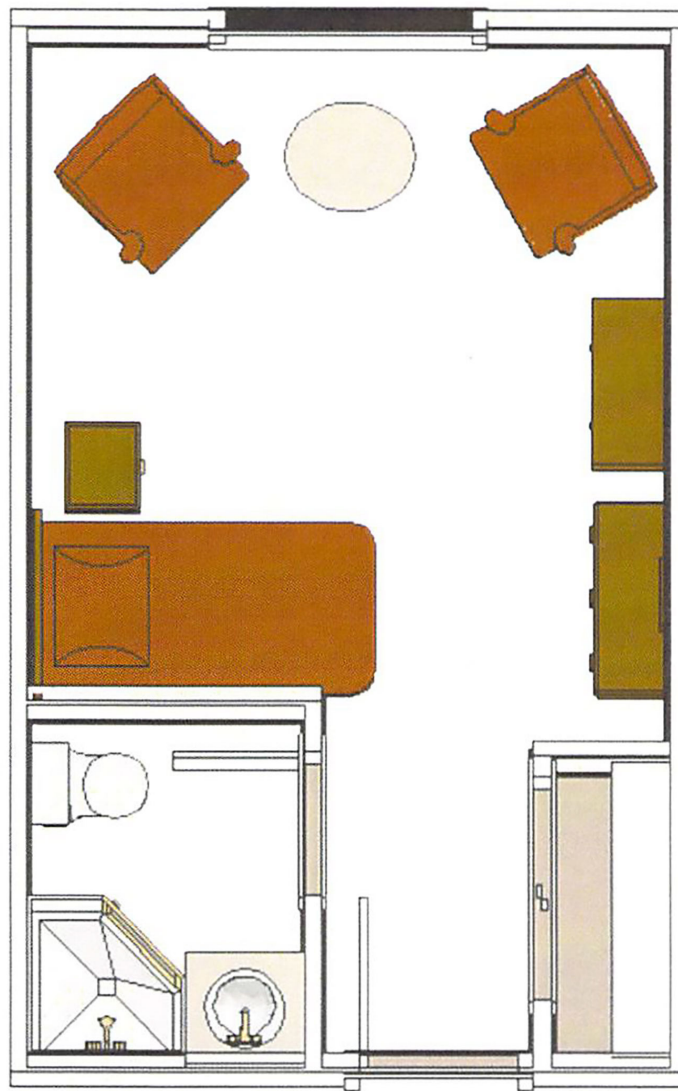

MANOR

227 ft² Phase I Home

STUDIO + 1/2 BATH

Each Room Includes:

- 24-hour Emergency Response, emergency call bells located in each bedroom & bathroom
- Extended Basic Cable Television Service
- Carpeting throughout the home
- Local Telephone Service
- Vertical Blinds
- Manor residents also enjoy laundry rooms, coffee kitchens & various amenities at no additional charge.

MANOR

260 ft² Phase II Home

STUDIO + 1 BATH

Each Room Includes:

- 24-hour Emergency Response, emergency call bells located in each bedroom & bathroom
- Extended Basic Cable Television Service
- Carpeting throughout the home
- Local Telephone Service
- Vertical Blinds
- Manor residents also enjoy laundry rooms, coffee kitchens & various amenities at no additional charge.

MANOR

429 ft² Suite Home

1 BEDROOM + 1 BATH

Each Room Includes:

- 24-hour Emergency Response, emergency call bells located in each bedroom & bathroom
- Extended Basic Cable Television Service
- Carpeting throughout the home
- Local Telephone Service
- Vertical Blinds
- Manor residents also enjoy laundry rooms, coffee kitchens & various amenities at no additional charge.