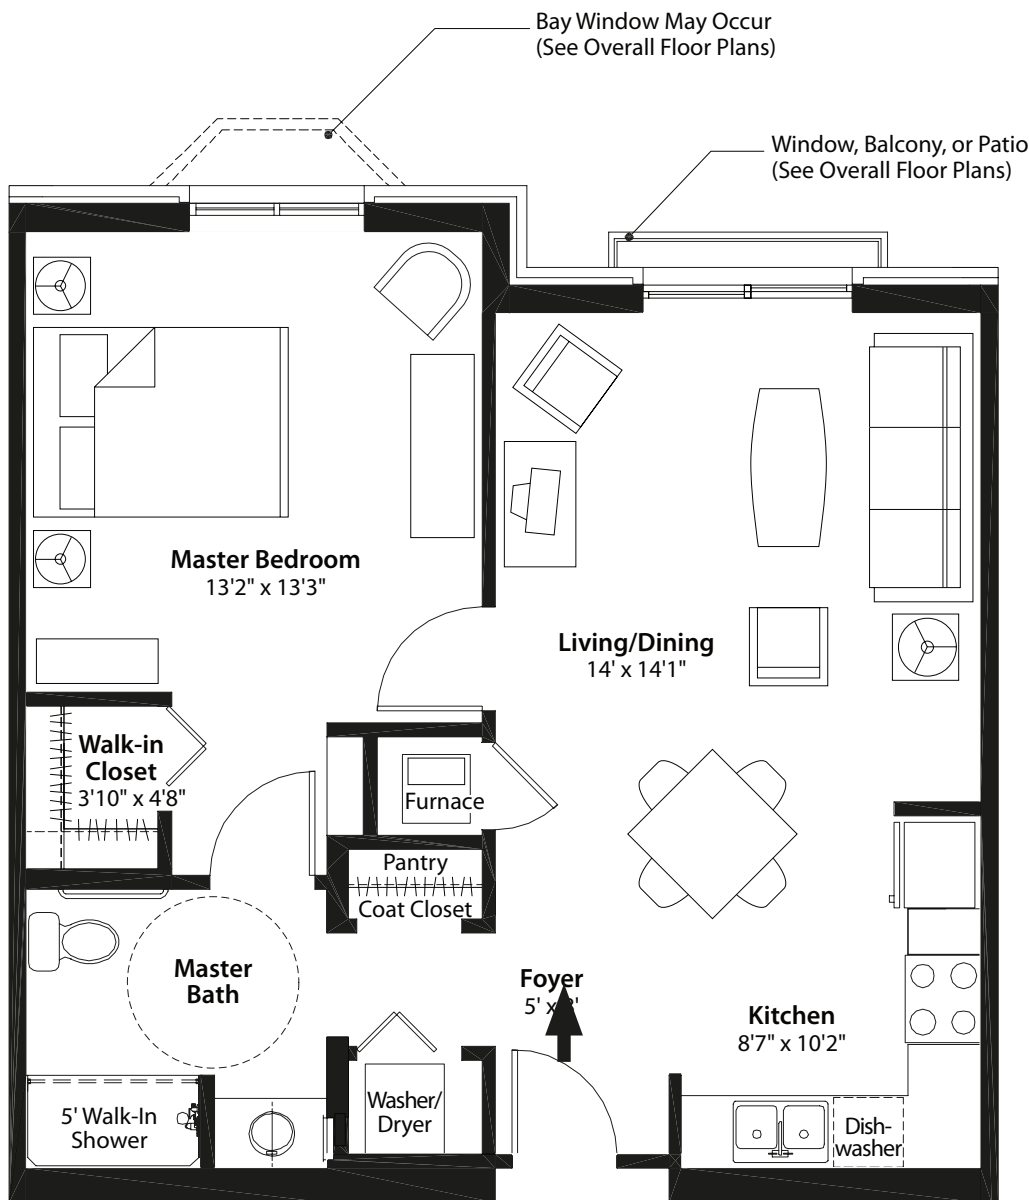

**Waterford Place**

**A Wing - 1 Bedroom**

767 sq. ft.

**One Bedroom Includes:**

- Full kitchen with all appliances provided and maintained
- Washer and dryer (full-size)
- 5 ft. walk-in shower
- Individual furnace and central air
- Additional 20 sq. ft. storage unit on the same floor as home
- 9-10 ft. ceilings
- Abundant electrical, television, phone, and data outlets
- Emergency response system

**Waterford Place**

**B Wing - 1 Bedroom**

703 sq. ft.

**One Bedroom Includes:**

- Full kitchen with all appliances provided and maintained
- Washer and dryer (full-size)
- 5 ft. walk-in shower
- Individual furnace and central air
- Additional 20 sq. ft. storage unit on the same floor as home
- 9-10 ft. ceilings
- Abundant electrical, television, phone, and data outlets
- Emergency response system

**Waterford Place**

**A Wing - 1 Bedroom & Den**

861 sq. ft.

**One Bedroom + Den Includes:**

- Full kitchen with all appliances provided and maintained
- Washer and dryer (full-size)
- 5 ft. walk-in shower
- Individual furnace and central air
- Additional 20 sq. ft. storage unit on the same floor as home
- 9-10 ft. ceilings
- Abundant electrical, television, phone, and data outlets
- Emergency response system

#### One Bedroom/Den/Patio Includes:

- Full kitchen with all appliances provided and maintained
- Washer and dryer (full-size)
- 5 ft. walk-in shower
- Individual furnace and central air
- Additional 20 sq. ft. storage unit on the same floor as home
- 9–10 ft. ceilings
- Abundant electrical, television, phone, and data outlets
- Emergency response system