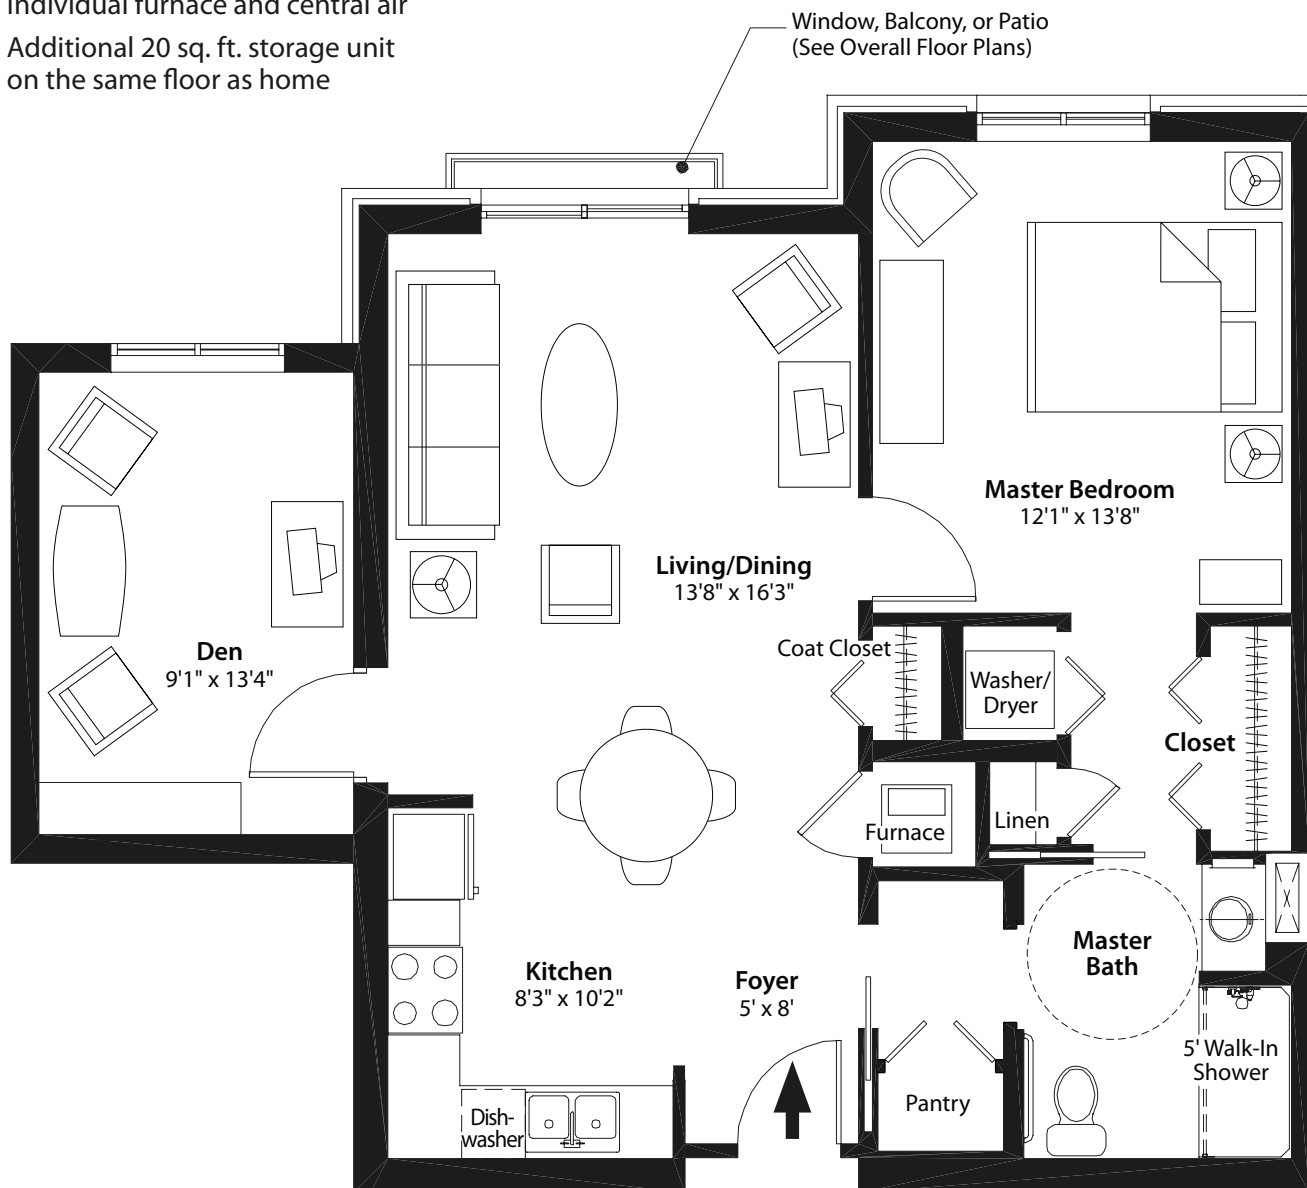

**Waterford Place**

**A Wing - 1 Bedroom**

767 sq. ft.

**One Bedroom Includes:**

- Full kitchen with all appliances provided and maintained
- Washer and dryer (full-size)
- 5 ft. walk-in shower
- Individual furnace and central air
- Additional 20 sq. ft. storage unit on the same floor as home
- 9-10 ft. ceilings
- Abundant electrical, television, phone, and data outlets
- Emergency response system

**Waterford Place**

**B Wing - 1 Bedroom**

703 sq. ft.

**One Bedroom Includes:**

- Full kitchen with all appliances provided and maintained
- Washer and dryer (full-size)
- 5 ft. walk-in shower
- Individual furnace and central air
- Additional 20 sq. ft. storage unit on the same floor as home
- 9-10 ft. ceilings
- Abundant electrical, television, phone, and data outlets
- Emergency response system

**Waterford Place**

**A Wing - 1 Bedroom & Den**

861 sq. ft.

**One Bedroom + Den Includes:**

- Full kitchen with all appliances provided and maintained
- Washer and dryer (full-size)
- 5 ft. walk-in shower
- Individual furnace and central air
- Additional 20 sq. ft. storage unit on the same floor as home
- 9-10 ft. ceilings
- Abundant electrical, television, phone, and data outlets
- Emergency response system

#### One Bedroom/Den/Patio Includes:

- Full kitchen with all appliances provided and maintained
- Washer and dryer (full-size)
- 5 ft. walk-in shower
- Individual furnace and central air
- Additional 20 sq. ft. storage unit on the same floor as home
- 9–10 ft. ceilings
- Abundant electrical, television, phone, and data outlets
- Emergency response system