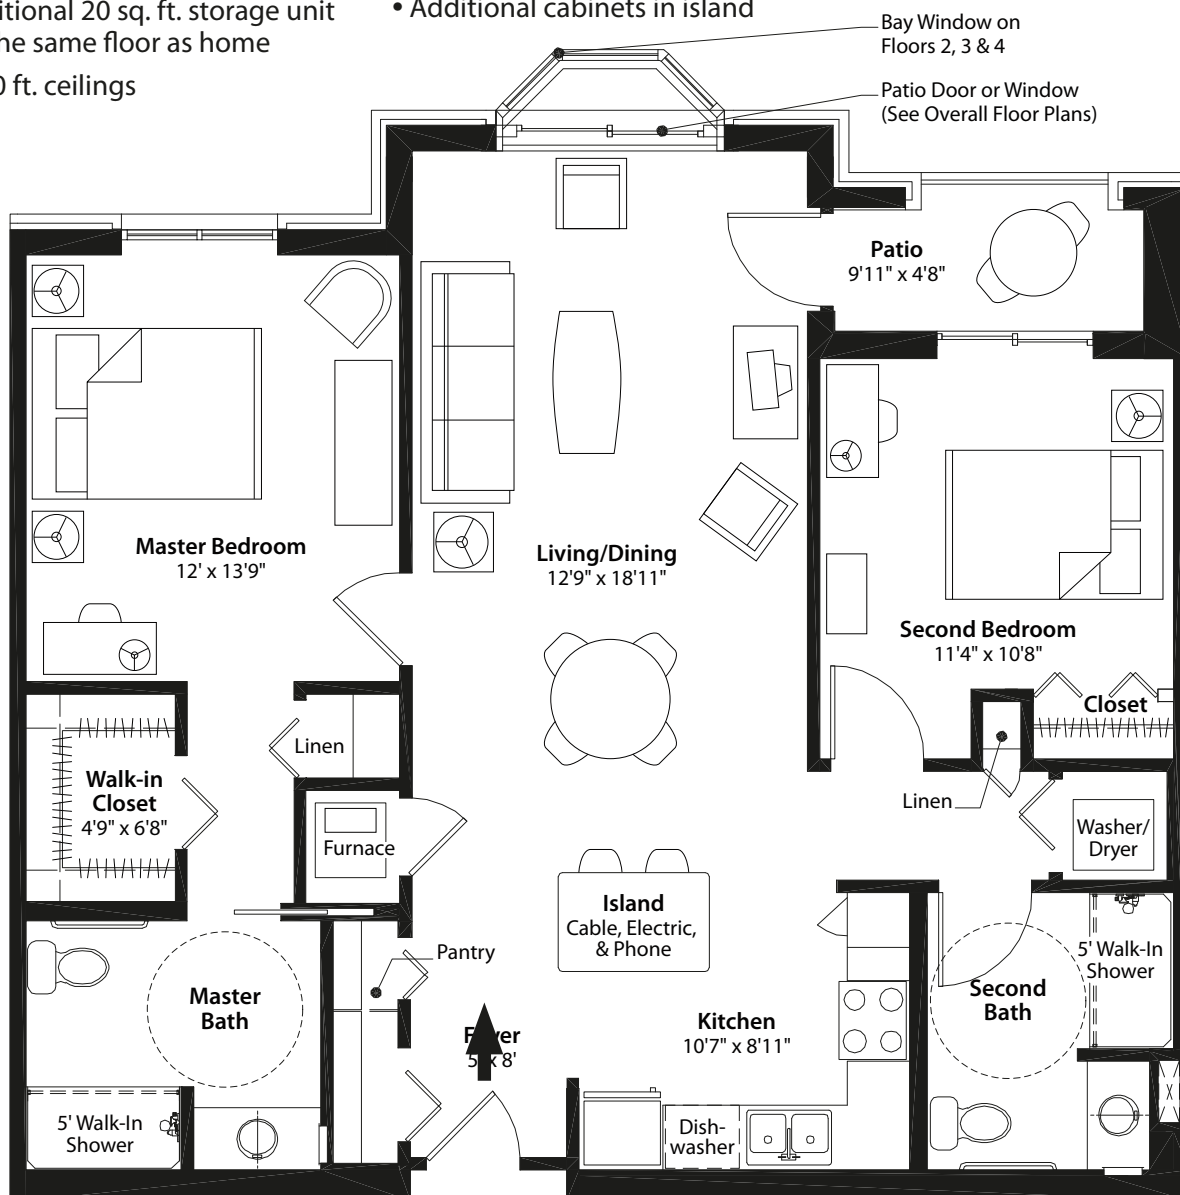

**Waterford Place**

**A Wing - 1 Bedroom**

767 sq. ft.

**One Bedroom Includes:**

- Full kitchen with all appliances provided and maintained
- Washer and dryer (full-size)
- 5 ft. walk-in shower
- Individual furnace and central air
- Additional 20 sq. ft. storage unit on the same floor as home
- 9-10 ft. ceilings
- Abundant electrical, television, phone, and data outlets
- Emergency response system

#### One Bedroom/Den/Patio Includes:

- Full kitchen with all appliances provided and maintained
- Washer and dryer (full-size)
- 5 ft. walk-in shower
- Individual furnace and central air
- Additional 20 sq. ft. storage unit on the same floor as home
- 9–10 ft. ceilings
- Abundant electrical, television, phone, and data outlets
- Emergency response system

**Waterford Place**

**A Wing - 2 Bedroom**

1,083 sq. ft.

**Two Bedroom Includes:**

- Full kitchen with all appliances provided and maintained
- Washer and dryer (full-size)
- 5 ft. walk-in shower
- Individual furnace and central air
- Additional 20 sq. ft. storage unit on the same floor as home
- 9–10 ft. ceilings
- Abundant electrical, television, phone, and data outlets
- Emergency response system
- Full pantry
- Two linen closets
- Additional cabinets in island