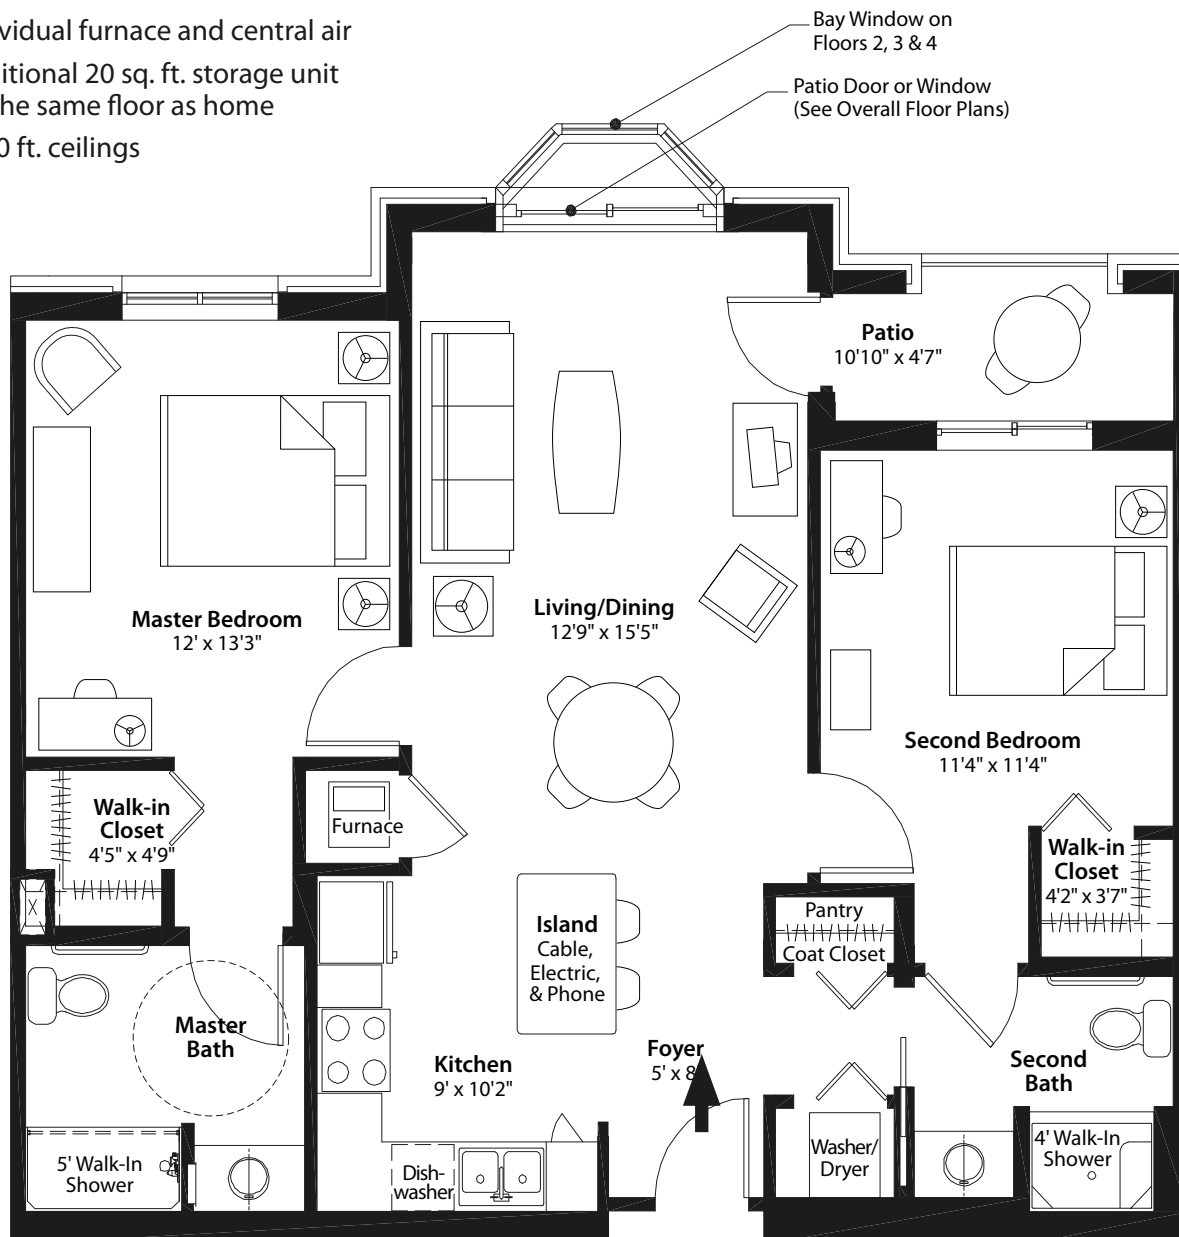

**Waterford Place**

**A Wing - 1 Bedroom**

767 sq. ft.

**One Bedroom Includes:**

- Full kitchen with all appliances provided and maintained
- Washer and dryer (full-size)
- 5 ft. walk-in shower
- Individual furnace and central air
- Additional 20 sq. ft. storage unit on the same floor as home
- 9-10 ft. ceilings
- Abundant electrical, television, phone, and data outlets
- Emergency response system

**Waterford Place**

**A Wing - 1 Bedroom & Den**

861 sq. ft.

**One Bedroom + Den Includes:**

- Full kitchen with all appliances provided and maintained
- Washer and dryer (full-size)
- 5 ft. walk-in shower
- Individual furnace and central air
- Additional 20 sq. ft. storage unit on the same floor as home
- 9-10 ft. ceilings
- Abundant electrical, television, phone, and data outlets
- Emergency response system

**Waterford Place**

**A Wing - 2 Bedroom**

1,083 sq. ft.

**Two Bedroom Includes:**

- Full kitchen with all appliances provided and maintained
- Washer and dryer (full-size)
- 5 ft. walk-in shower
- Individual furnace and central air
- Additional 20 sq. ft. storage unit on the same floor as home
- 9–10 ft. ceilings
- Abundant electrical, television, phone, and data outlets
- Emergency response system
- Full pantry
- Two linen closets
- Additional cabinets in island

*Waterford Place*

**B Wing - 2 Bedroom**

971 sq. ft.

**Two Bedroom Includes:**

- Full kitchen with all appliances provided and maintained
- Washer and dryer (full-size)
- 5 ft. walk-in shower
- Individual furnace and central air
- Additional 20 sq. ft. storage unit on the same floor as home
- 9–10 ft. ceilings
- Abundant electrical, television, phone, and data outlets
- Emergency response system
- Additional cabinets in island