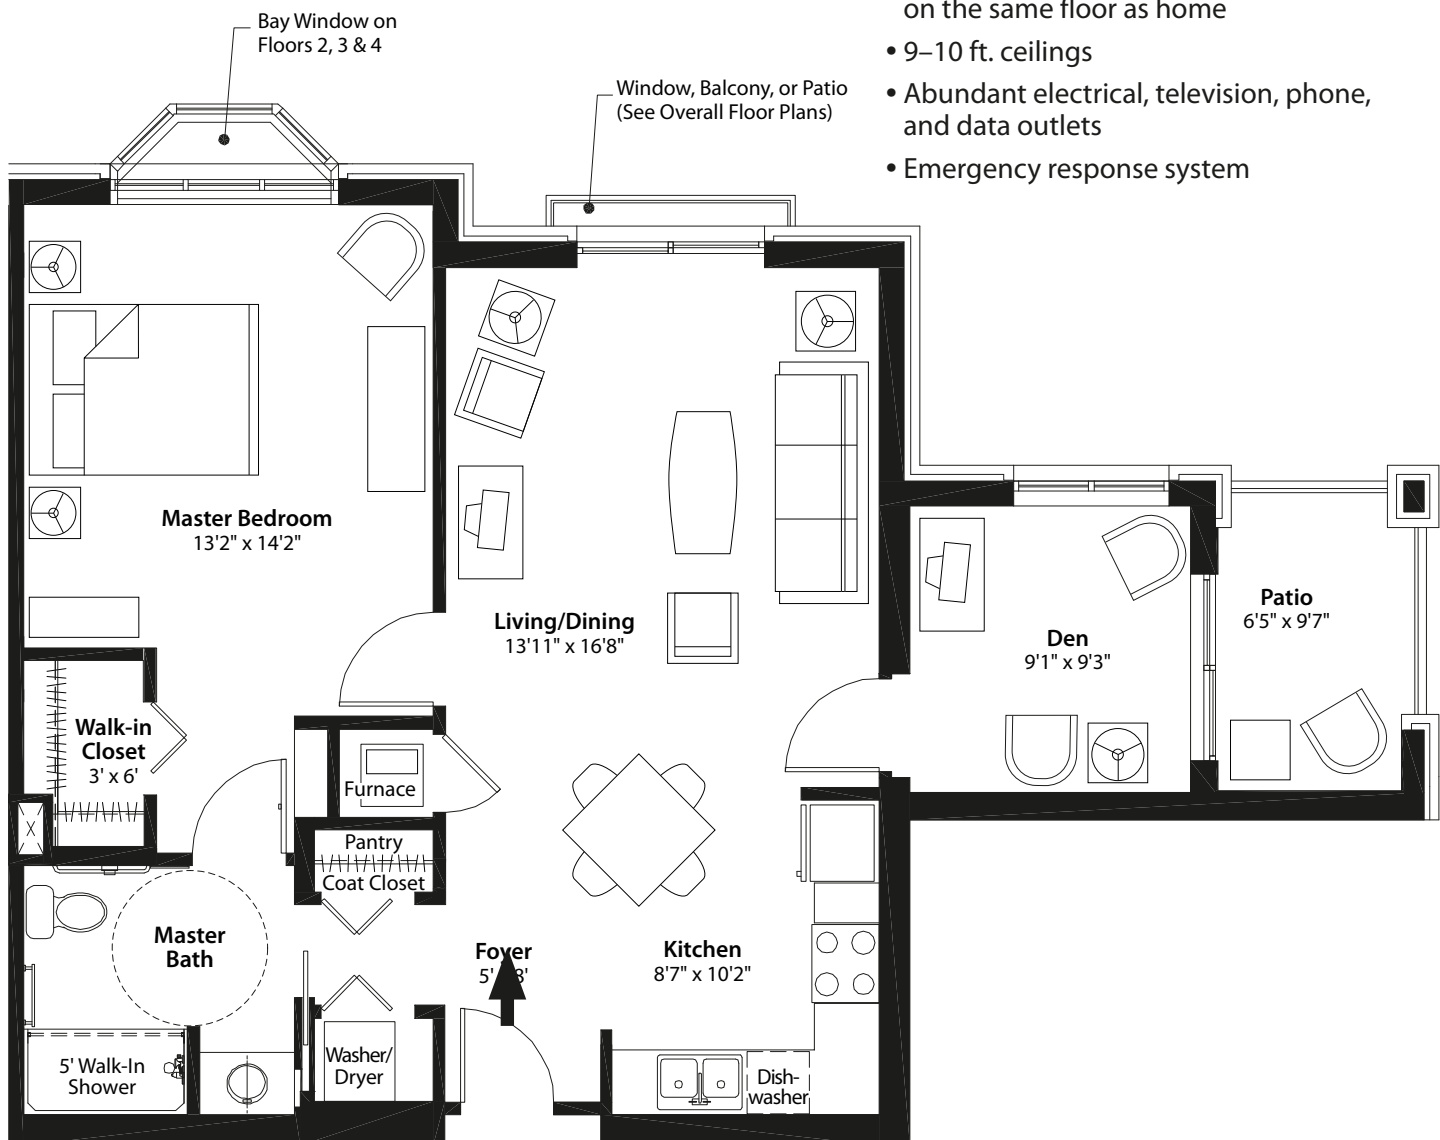

Waterford Place

B Wing - 1 Bedroom, Den, & Patio

860 sq. ft.

One Bedroom/Den/Patio Includes:

- Full kitchen with all appliances provided and maintained
- Washer and dryer (full-size)
- 5 ft. walk-in shower
- Individual furnace and central air
- Additional 20 sq. ft. storage unit on the same floor as home
- 9–10 ft. ceilings
- Abundant electrical, television, phone, and data outlets
- Emergency response system