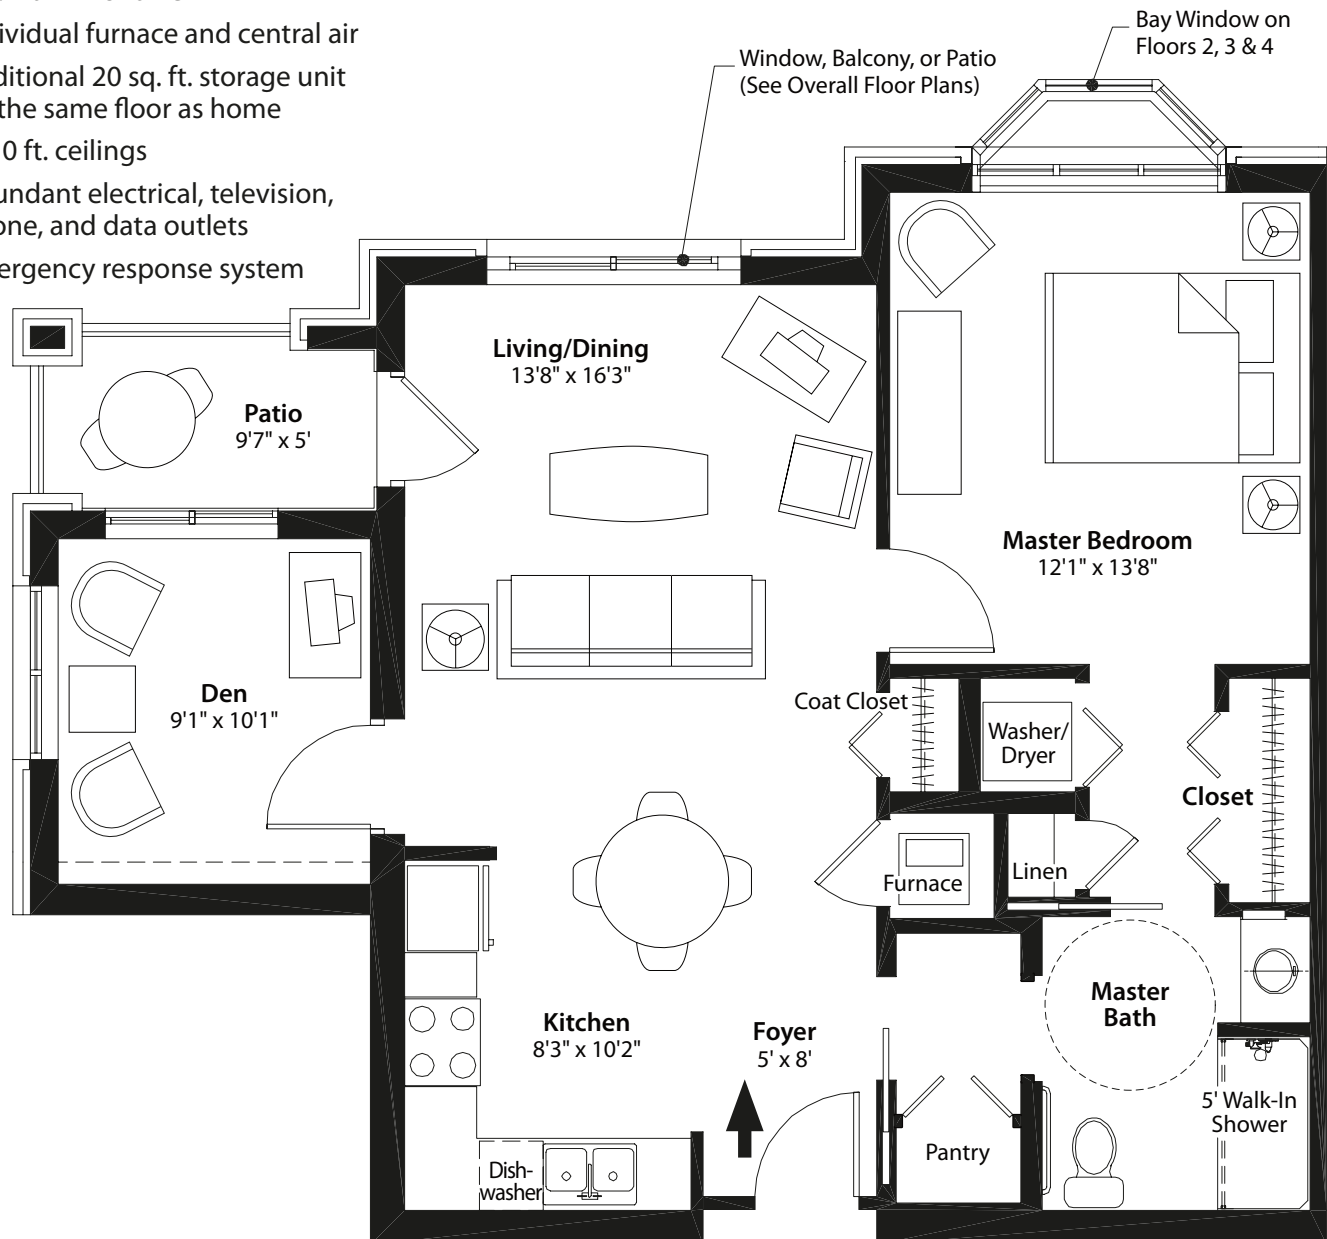

**Waterford Place**

**A Wing - 1 Bedroom**

767 sq. ft.

**One Bedroom Includes:**

- Full kitchen with all appliances provided and maintained
- Washer and dryer (full-size)
- 5 ft. walk-in shower
- Individual furnace and central air
- Additional 20 sq. ft. storage unit on the same floor as home
- 9-10 ft. ceilings
- Abundant electrical, television, phone, and data outlets
- Emergency response system

**Waterford Place**

**B Wing - 1 Bedroom**

703 sq. ft.

**One Bedroom Includes:**

- Full kitchen with all appliances provided and maintained
- Washer and dryer (full-size)
- 5 ft. walk-in shower
- Individual furnace and central air
- Additional 20 sq. ft. storage unit on the same floor as home
- 9-10 ft. ceilings
- Abundant electrical, television, phone, and data outlets
- Emergency response system

**Waterford Place**

**A Wing - 1 Bedroom & Den**

861 sq. ft.

**One Bedroom + Den Includes:**

- Full kitchen with all appliances provided and maintained
- Washer and dryer (full-size)
- 5 ft. walk-in shower
- Individual furnace and central air
- Additional 20 sq. ft. storage unit on the same floor as home
- 9-10 ft. ceilings
- Abundant electrical, television, phone, and data outlets
- Emergency response system

#### One Bedroom/Den/Patio Includes:

- Full kitchen with all appliances provided and maintained
- Washer and dryer (full-size)
- 5 ft. walk-in shower
- Individual furnace and central air
- Additional 20 sq. ft. storage unit on the same floor as home
- 9–10 ft. ceilings
- Abundant electrical, television, phone, and data outlets
- Emergency response system