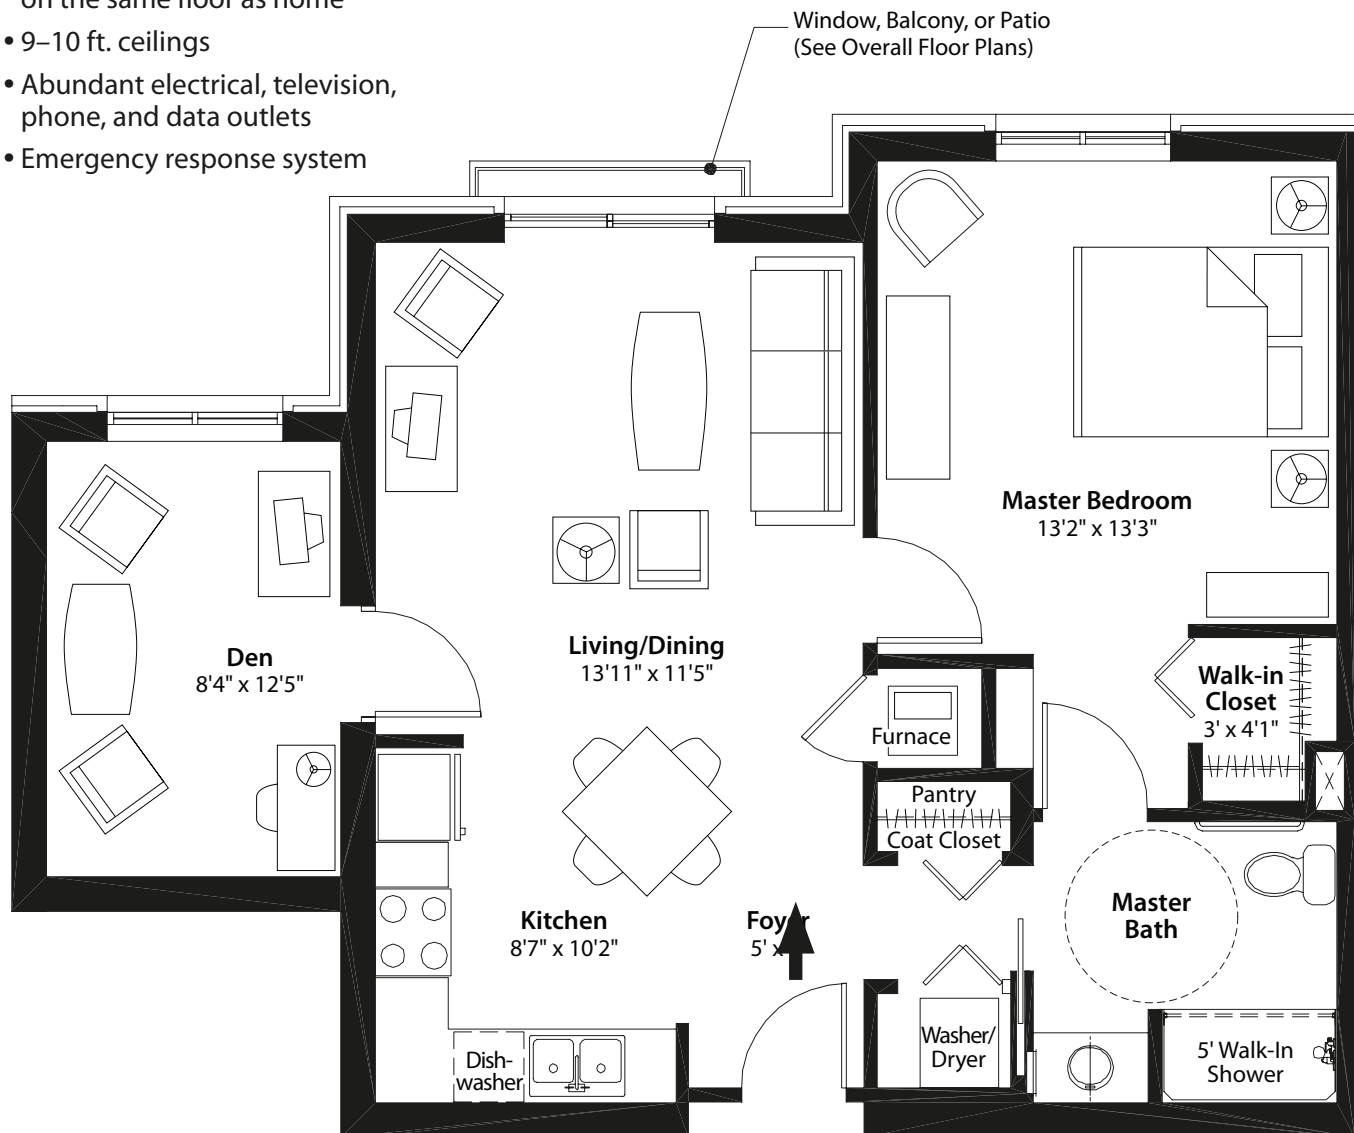

**Waterford Place**

**B Wing - 1 Bedroom**

703 sq. ft.

**One Bedroom Includes:**

- Full kitchen with all appliances provided and maintained
- Washer and dryer (full-size)
- 5 ft. walk-in shower
- Individual furnace and central air
- Additional 20 sq. ft. storage unit on the same floor as home
- 9-10 ft. ceilings
- Abundant electrical, television, phone, and data outlets
- Emergency response system

**Waterford Place**

**A Wing - 1 Bedroom & Den**

861 sq. ft.

**One Bedroom + Den Includes:**

- Full kitchen with all appliances provided and maintained
- Washer and dryer (full-size)
- 5 ft. walk-in shower
- Individual furnace and central air
- Additional 20 sq. ft. storage unit on the same floor as home
- 9-10 ft. ceilings
- Abundant electrical, television, phone, and data outlets
- Emergency response system

#### One Bedroom/Den/Patio Includes:

- Full kitchen with all appliances provided and maintained
- Washer and dryer (full-size)
- 5 ft. walk-in shower
- Individual furnace and central air
- Additional 20 sq. ft. storage unit on the same floor as home
- 9–10 ft. ceilings
- Abundant electrical, television, phone, and data outlets
- Emergency response system

*Waterford Place*

**B Wing - 1 Bedroom & Den**

816 sq. ft.

**One Bedroom + Den Includes:**

- Full kitchen with all appliances provided and maintained
- Washer and dryer (full-size)
- 5 ft. walk-in shower
- Individual furnace and central air
- Additional 20 sq. ft. storage unit on the same floor as home
- 9–10 ft. ceilings
- Abundant electrical, television, phone, and data outlets
- Emergency response system