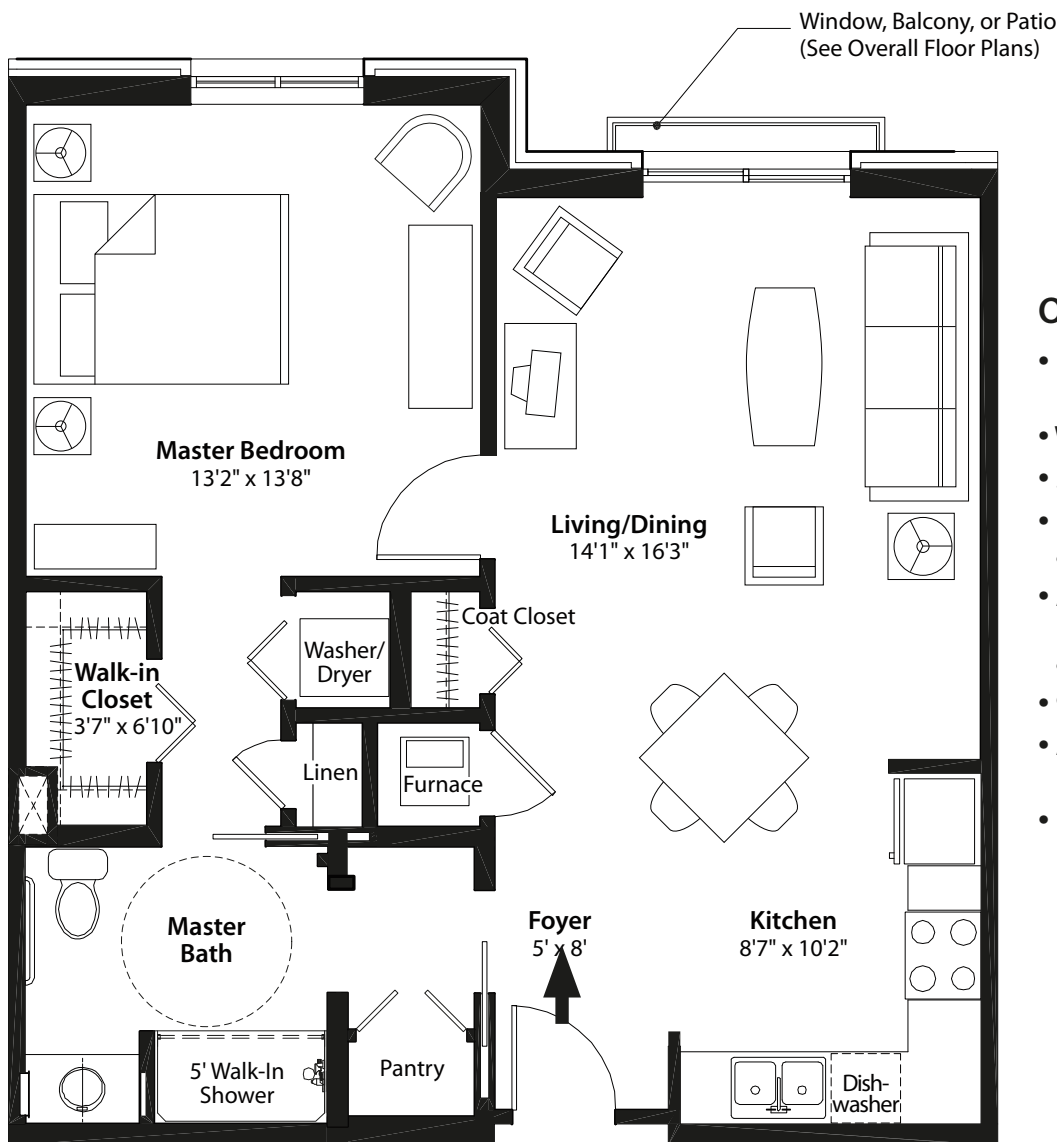

**Waterford Place**

**A Wing - 1 Bedroom**

767 sq. ft.

**One Bedroom Includes:**

- Full kitchen with all appliances provided and maintained
- Washer and dryer (full-size)
- 5 ft. walk-in shower
- Individual furnace and central air
- Additional 20 sq. ft. storage unit on the same floor as home
- 9-10 ft. ceilings
- Abundant electrical, television, phone, and data outlets
- Emergency response system

**Waterford Place**

**B Wing - 1 Bedroom**

703 sq. ft.

**One Bedroom Includes:**

- Full kitchen with all appliances provided and maintained
- Washer and dryer (full-size)
- 5 ft. walk-in shower
- Individual furnace and central air
- Additional 20 sq. ft. storage unit on the same floor as home
- 9-10 ft. ceilings
- Abundant electrical, television, phone, and data outlets
- Emergency response system

**Waterford Place**

**A Wing - 1 Bedroom & Den**

861 sq. ft.

**One Bedroom + Den Includes:**

- Full kitchen with all appliances provided and maintained
- Washer and dryer (full-size)
- 5 ft. walk-in shower
- Individual furnace and central air
- Additional 20 sq. ft. storage unit on the same floor as home
- 9-10 ft. ceilings
- Abundant electrical, television, phone, and data outlets
- Emergency response system

#### One Bedroom/Den/Patio Includes:

- Full kitchen with all appliances provided and maintained
- Washer and dryer (full-size)
- 5 ft. walk-in shower
- Individual furnace and central air
- Additional 20 sq. ft. storage unit on the same floor as home
- 9–10 ft. ceilings
- Abundant electrical, television, phone, and data outlets
- Emergency response system